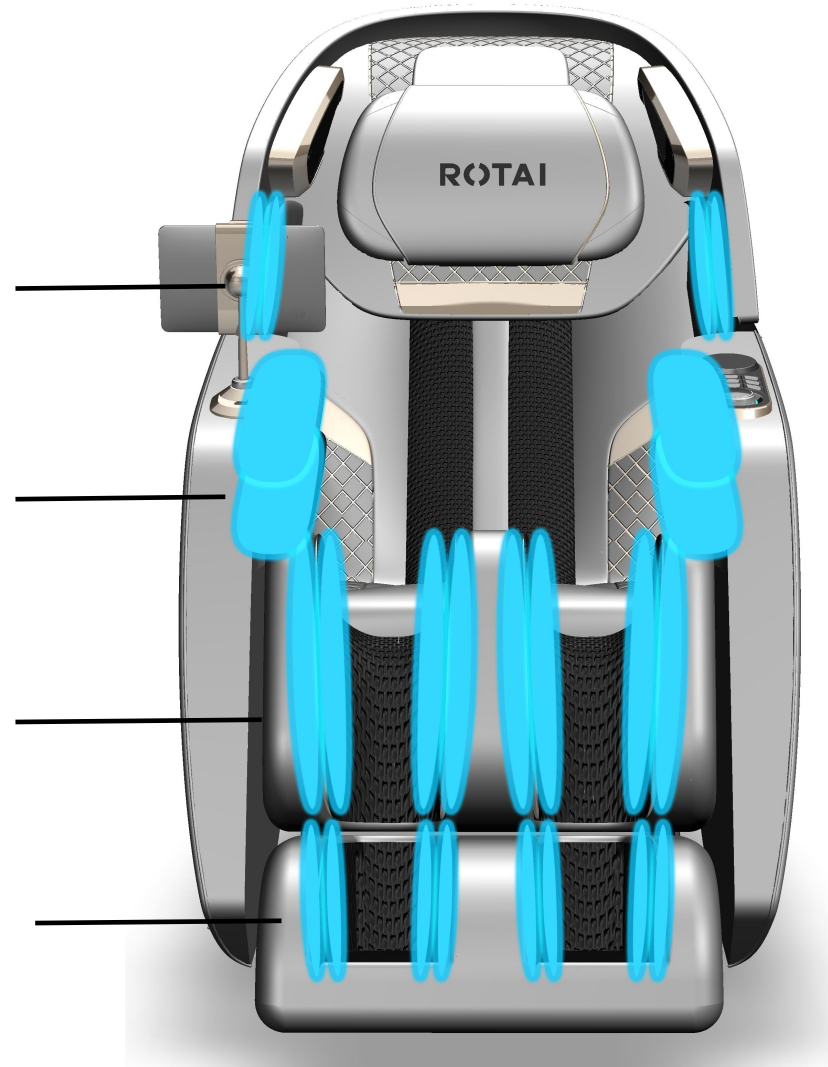

Tight & Comforting Air Pressure Massage

- Shoulder airbag:
  2-layer airbag*4pcs
- Hand & arm airbag:
  8pcs
- Leg airbag:
  12pcs
- Foot airbag:
  8pcs

- Whole body wrap-around airbags
- Air wave pressing massage
- **10CM** width coverage for hand &
  a r m m a s s a g e