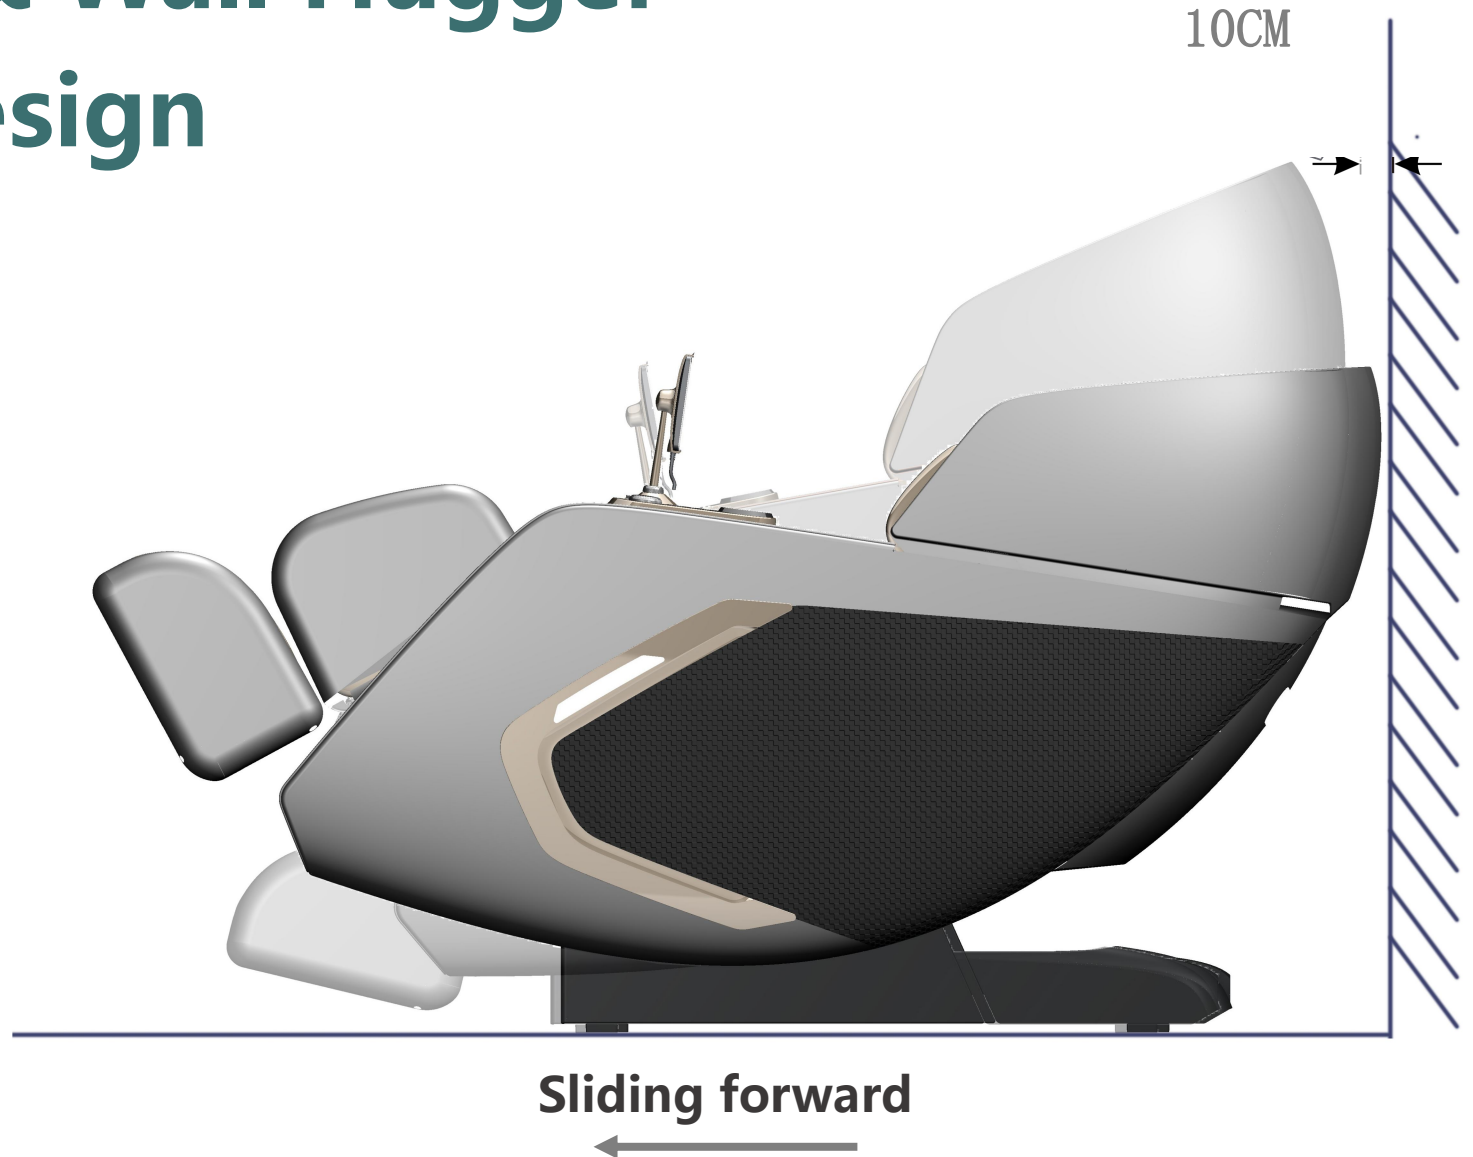

Zero Gravity

Zero Gravity Position, the horizontal position that the height of the legs slightly higher than the upper body, at 126 ± 7 degrees between the upper body and legs, the weight of body can evenly distributed throughout, reducing the pressure of the spine and joints both physically and mentally.

Built with Graphene heat system,
this massage chair provides 1min instant heat
up and 50°C constant heat to increase blood
circulation and soften hard muscles.

3 Spiky Rollers Underfoot

Rolling and scraping massage covers the arch, sole and heel

Auto Extension Footrest

The ergonomically designed footrest can lift to 130° and extend by up to 15CM for various users of different height ranges.

Slider, Recliner & Wall Hugger Space saving design

With 10CM wall clearance needed, A70 sliding and reclining massage chair helps to save your space and give you the ultimate relaxation.

Living room, bedroom or study, roll the chair on its casters to wherever you like.

Takes Up Small Space-75CM Outerwidth Provides Large Capacity-48CM Inner Seat Width

HIFI Bluetooth Speaker

Powerful & high quality speakers :
Left and right speakers create
surrounding effect of the sounds,
providing unique experience of
excellent melody;