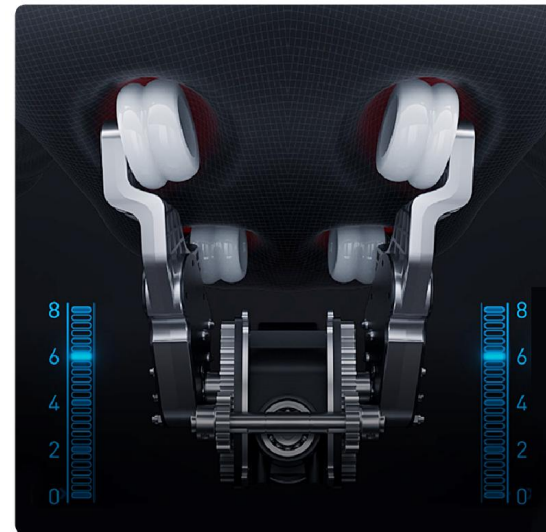

A70

ROTAI **Fascia Master**

Massage Chair

ROTAI • More Professional Massage Chairs

ROTAI 3D

Other 3D

3-Axis Linkage

3D Fascia Mechanism

Stronger intensity • Deeper penetration • More agile

- 5 Intensity settings
- 8CM protruding
- 3 Width coverage

Six Massage Techniques

Fascia Rubbing

Drives massage rollers to extend forward by 8CM delivering in-depth massage into the body's meridians and energy channels to bring ultimate relaxation.