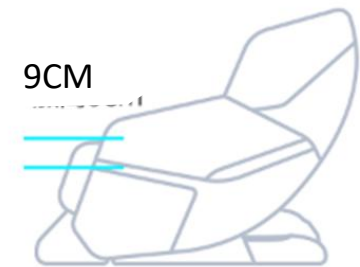

Tight & Comforting Air Pressure Massage

- Shoulder airbag:
2-layer airbag*4pcs
- Hand & arm airbag:
8pcs
- Leg airbag:
12pcs
- Foot airbag:
8pcs

- Whole body wrap-around airbags
- Air wave pressing massage
- **10CM** width coverage for hand &
a r m m a s s a g e

Zero Gravity

Zero Gravity Position, the horizontal position that the height of the legs slightly higher than the upper body, at 126 ± 7 degrees between the upper body and legs, the weight of body can evenly distributed throughout, reducing the pressure of the spine and joints both physically and mentally.

Extra Long Leg Massager with warm heat for knee

Length of
conventional leg unit

Model A70 :
9CM extra calf length

back:
carbon
fiber

leg:
graphen
e

Waist | Leg | Knee

Feel tight and painful of your waist?

Need a leg and knee joint release?