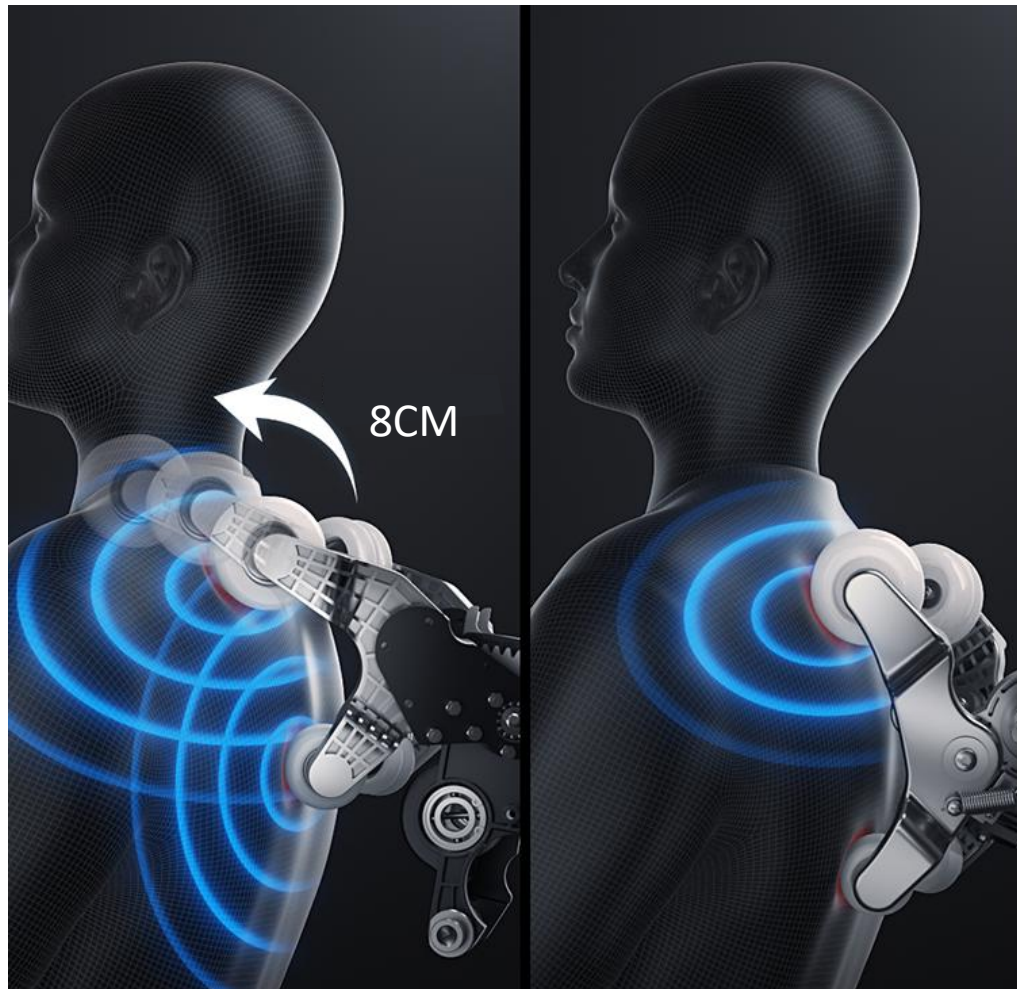

A70

ROTAI **Fascia Master**

Massage Chair

ROTAI • More Professional Massage Chairs

ROTAI 3D

Other 3D

3-Axis Linkage

3D Fascia Mechanism

Stronger intensity • Deeper penetration • More agile

- 5 Intensity settings
- 8CM protruding
- 3 Width coverage

Six Massage Techniques

Fascia Rubbing

Drives massage rollers to extend forward by 8CM delivering in-depth massage into the body's meridians and energy channels to bring ultimate relaxation.

Sync

Synchronized kneading & tapping massage down along the back to soothe the tension and keep the vitality of muscles in the back.

Knocking

Massage rollers perform intense knocking massage on specific meridian points straight down along the back to relieve sore and tension.

Tapping

Massage rollers perform rhythm tapping massage to help release muscle tensions and promote the wellness of the body.

8 " Touchscreen Controller

More intuitive • Easy to use

Intelligent app control