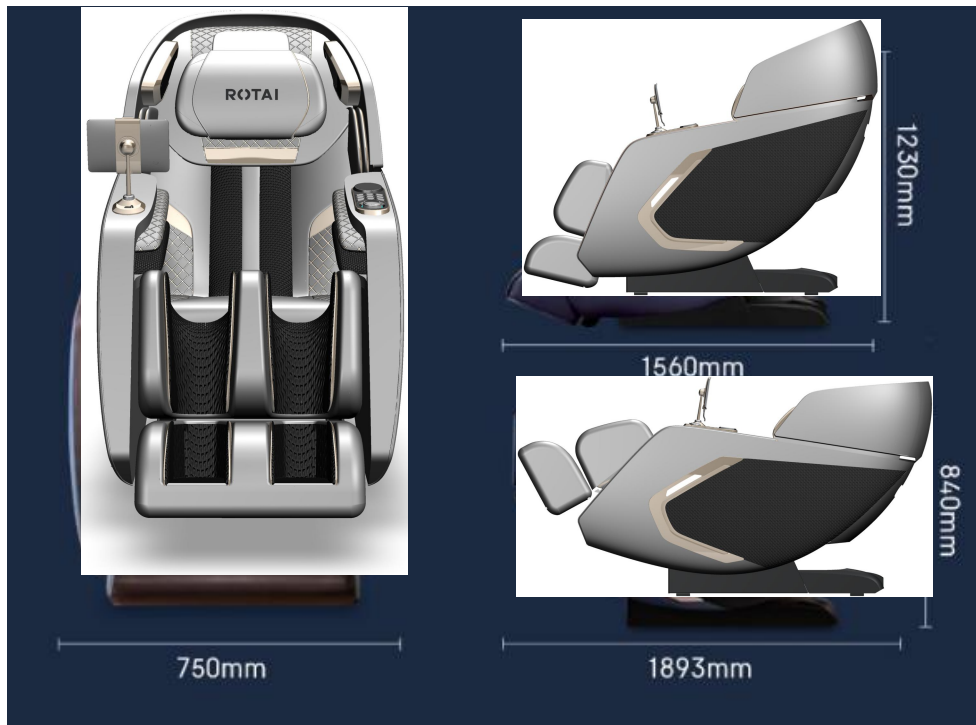

Zero Gravity

Zero Gravity Position, the horizontal position that the height of the legs slightly higher than the upper body, at 126 ± 7 degrees between the upper body and legs, the weight of body can evenly distributed throughout, reducing the pressure of the spine and joints both physically and mentally.

Auto Extension Footrest

The ergonomically designed footrest can lift to 130° and extend by up to 15CM for various users of different height ranges.

Slider, Recliner & Wall Hugger Space saving design

With 10CM wall clearance needed, A70 sliding and reclining massage chair helps to save your space and give you the ultimate relaxation.

Living room, bedroom or study, roll the chair on its casters to wherever you like.

Takes Up Small Space-75CM Outerwidth Provides Large Capacity-48CM Inner Seat Width

HIFI Bluetooth Speaker

Powerful & high quality speakers :
Left and right speakers create
surrounding effect of the sounds,
providing unique experience of
excellent melody;