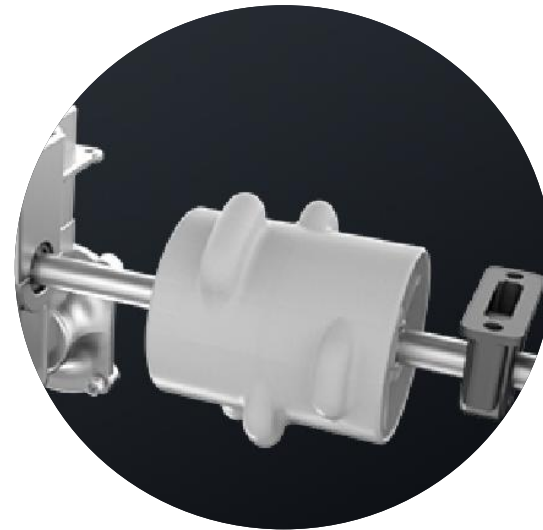

Zero Gravity

Zero Gravity Position, the horizontal position that the height of the legs slightly higher than the upper body, at 126 ± 7 degrees between the upper body and legs, the weight of body can evenly distributed throughout, reducing the pressure of the spine and joints both physically and mentally.

Extra Long Leg Massager with warm heat for knee

Length of
conventional leg unit

Model A70 :
9CM extra calf length

back:
carbon
fiber

leg:
graphen
e

Waist | Leg | Knee

Feel tight and painful of your waist?

Need a leg and knee joint release?

Built with Graphene heat system,
this massage chair provides 1min instant heat
up and 50°C constant heat to increase blood
circulation and soften hard muscles.

3 Spiky Rollers Underfoot

Rolling and scraping massage covers the arch, sole and heel