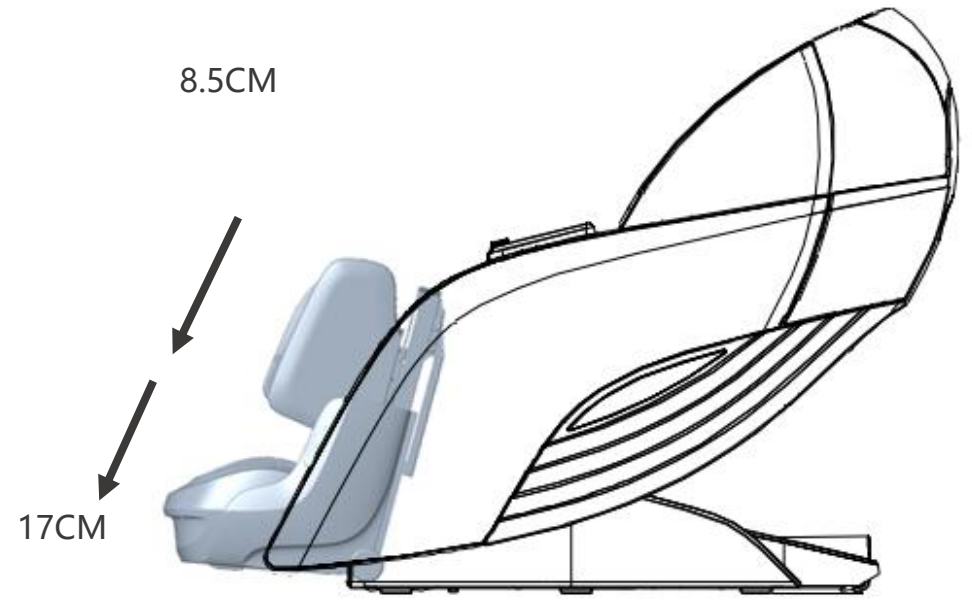

2 Sections Footrest and Legrest

Leg and foot massage is considered vital part of massage experience.

RT8717 is installed with 2 sections legrest combined with featured air pressing,kneading&rubbing techniques and extra warming heat therapy for extreme comfort.

12CM Extra Long Legrest

The length of RT8717 upper legrest reaches 36CM, 12CM longer than conventional legrest, covering from ankle to knee.

360° Enveloping Kneading&Rubbing Massage

Legrest airbags can perform upwards and downwards kneading& rubbing massage along the legs, helping remove lactic acid from muscles and speed up cell recovery.

Auto Extension Legrest & Footrest

RT8717 is installed with double acting legrest & footrest.
Upper legrest can extend by 85mm
and lower footrest can extend by 70mm,
auto suit various users with different stature,
helping to stretch and lengthen out the deep side
of our leg's muscle, joint, ligament and tendon.