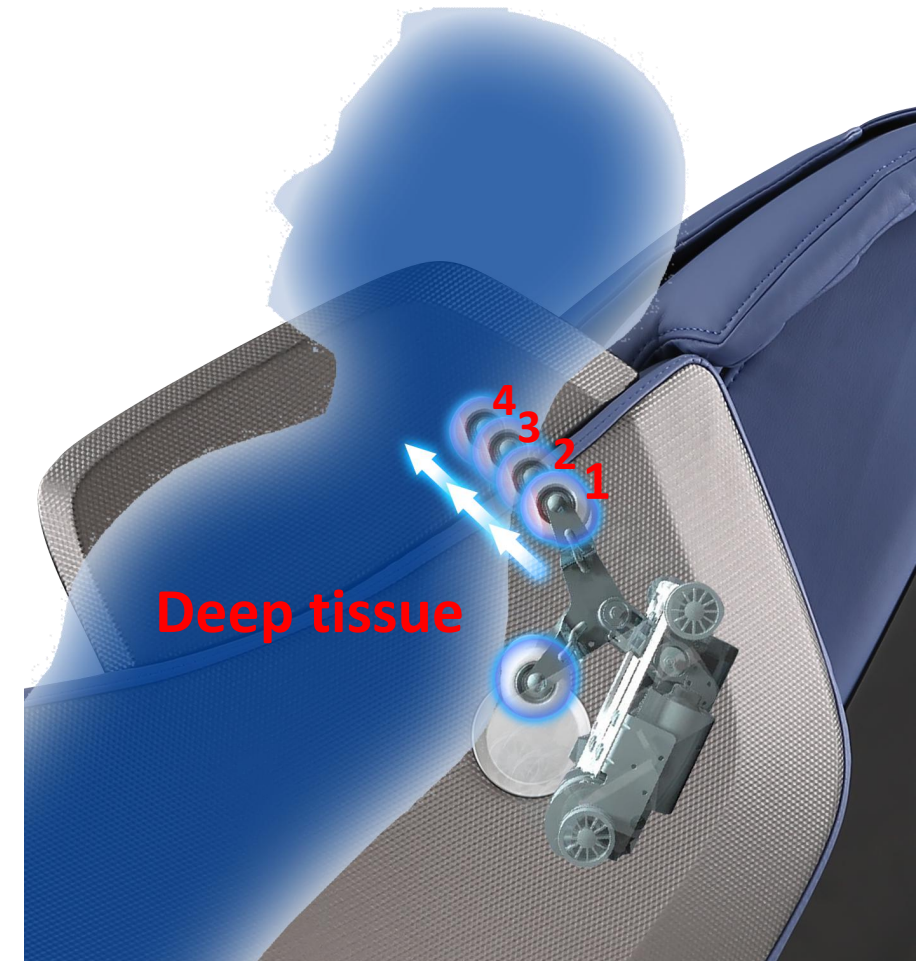

3D Deep Tissue Massage with Adjustable Intensity Settings

While Manual 3D massage program is running, you can press 3D button to navigate among level 0, 1,2,3,4,5 to change the 3D protruding intensity;
While Auto 3D massage program is running,press this button to navigate among level 1,2,3 to change the 3D protruding intensity.

Level 1,2 works on superficial fascia;
level 3,4 reaches deep stiffened fascia;
level 5 works at visceral fascia and exercise the bones.