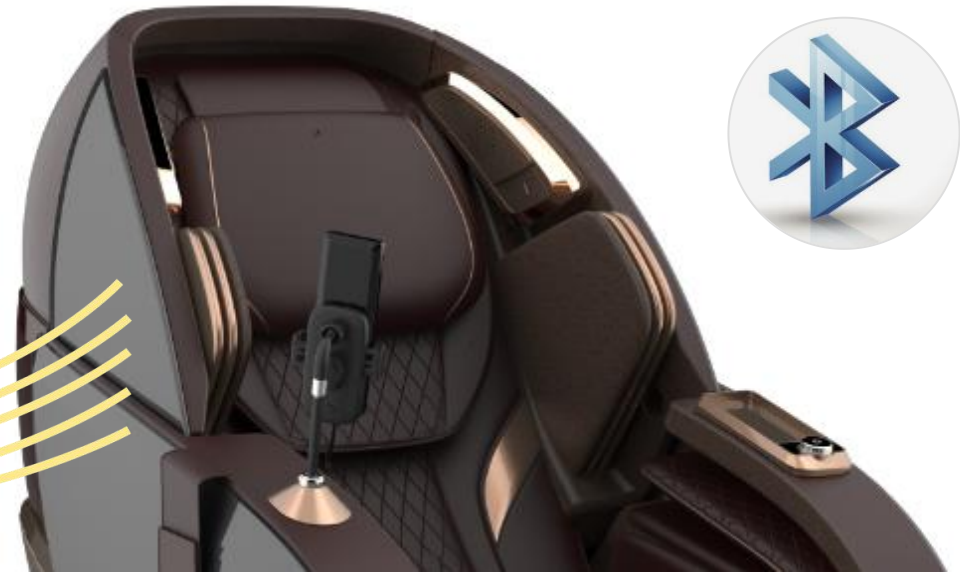

Dual surround sound stereo speakers reproduce dramatic rises and falls of the sounds,providing unique experience of excellent melody

Stream your tunes right from your iPhone Ipad or android Bluetooth enabled smart phone or music player devices