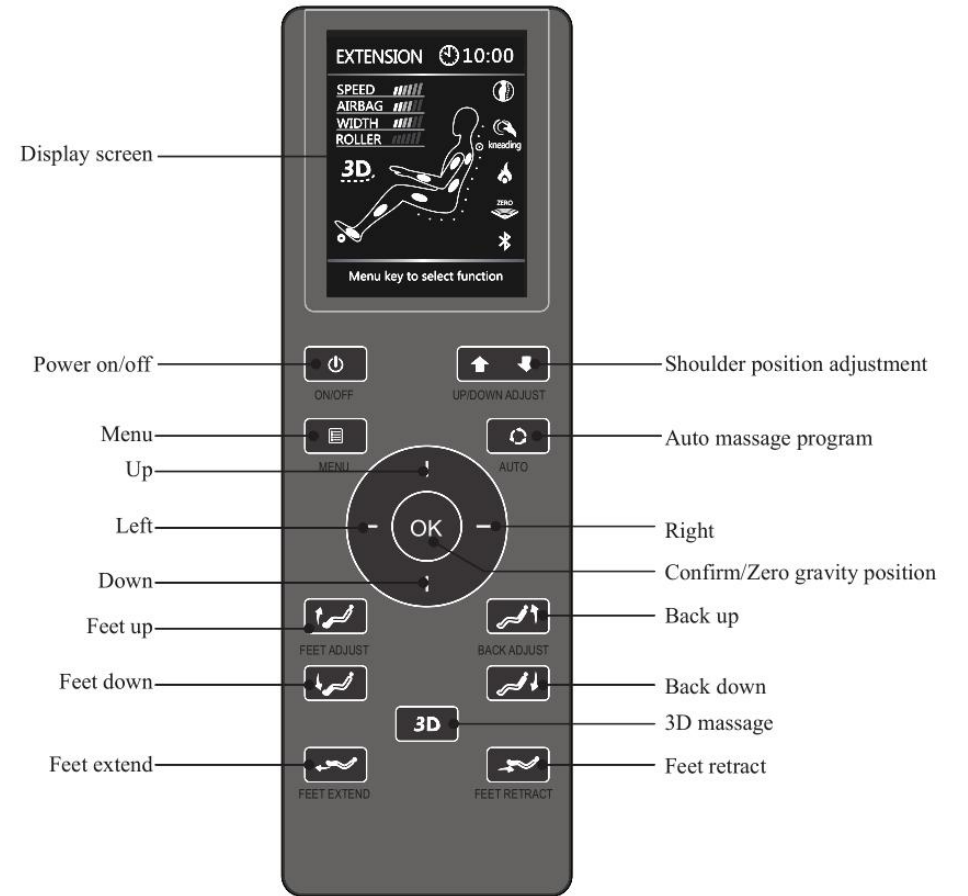

Upright size: 1700*870*1250mm

Reclined size: 1790*870*1090mm

Armrest Quick Control Buttons

New upgraded control to easily manage
t h e m a s s a g e c h a i r

Long press the rotary switch to turn on/off

Quick press rotary switch to toggle programs

Clockwise/Anti-clockwise rotation:

rotate clockwise to incline backrest,

clockwise level 3=upright position

rotate counterclockwise to recline backrest.

counterclockwise level 3= ZeroG position

Easy-to-Use Controller with Controller Pouch & Controller Holder

Make your smart device and controller well organized,
protect them from dirt,dust and damage,
keep them tidy and easy finding.

Pre-set with 12 Auto wellness programs

Supreme Massage,	Wake Up	Relaxation
CEO Comfort	Queen Special	Senior Priority
Neck&Shoulder	Back&Spine,	Waist&Hip
Morning Buzz	Refreshing Nap	Sweet Dreams