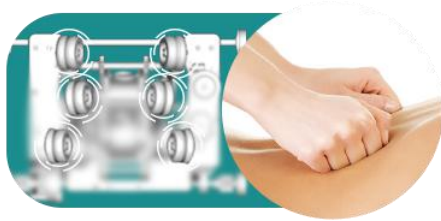

Heat for back and
calf

Zero Gravity

3D Deep Tissue Massage Mechanism

3D Deep Tissue Massage Mechanism

This Rotai 3rd generation intelligent mechanism can

1. Provide a multi-angle, **higher accuracy** and perfect-fitting massage for neck, shoulder, back and waist
2. Delivers **deeper penetrating** massage into the deep tissue to relieve deep muscle pressure.
3. Perform more massage techniques focusing on neck, shoulder and waist muscle pain and unruly knots.

4 Silicon
rollers

3 roller width
settings

3 speed
settings

5 intensity
settings

6 Manual Massage Techniques

Sync

Massage rollers perform synchronized kneading & tapping massage down along the back.

Tapping