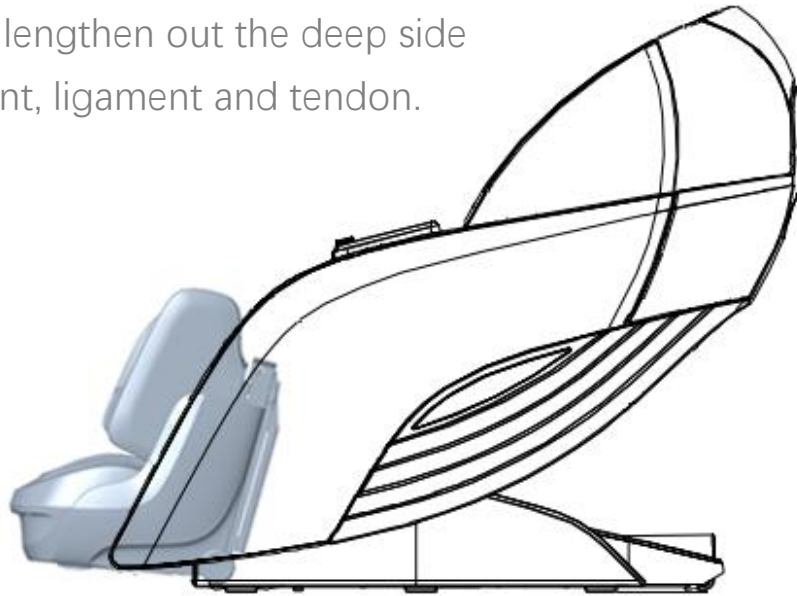

2 Sections Footrest and Legrest

Leg and foot massage is considered vital part of massage experience.

RT8717 is installed with 2 sections legrest combined with featured air pressing,kneading&rubbing techniques and extra warming heat therapy for extreme comfort.

12CM Extra Long Legrest

The length of RT8717 upper legrest reaches 36CM, 12CM longer than conventional legrest, covering from ankle to knee.

360° Enveloping Kneading&Rubbing Massage

Legrest airbags can perform upwards and downwards kneading& rubbing massage along the legs, helping remove lactic acid from muscles and speed up cell recovery.

Auto Extension Legrest & Footrest

RT8717 is installed with double acting legrest & footrest.
Upper legrest can extend by 85mm
and lower footrest can extend by 70mm,
auto suit various users with different stature,
helping to stretch and lengthen out the deep side
of our leg's muscle, joint, ligament and tendon.