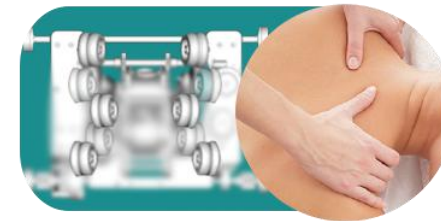

Kneading

Massage rollers perform pressing massage on the muscles and rotate in circular motions, and slowly roll down along the back.