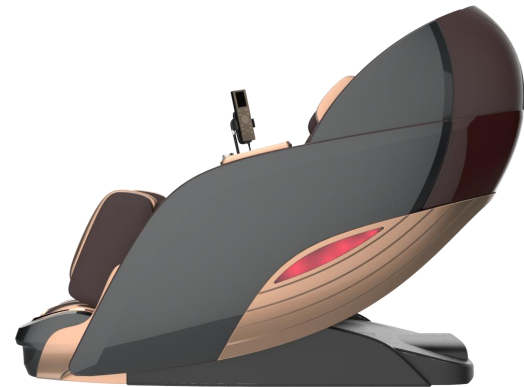

Luscious curves combined with high gloss spray paint creates dramatic visual feasts

Meticulous Electroplating Craftsmanship

Passed through dozens of inspection procedures and hundreds of hours testing, we strive to provide best-in-class massage chair for users. RT8717 uses electroplating craftsmanship on plenty of the massage chair parts to improve performance, reduce wear and tear, resist corrosives, increase lifespan and aesthetically appealing.

Control panel

Speaker cover

Base of
mobile holder

Footrest top

Colorful Dynamic LED Lights

There is a color-changing LED strip light at each side of RT8717,
Colorful LED lights shine with the massage rhythm,
bringing an entirely new feel and adding unique ambience to your space.