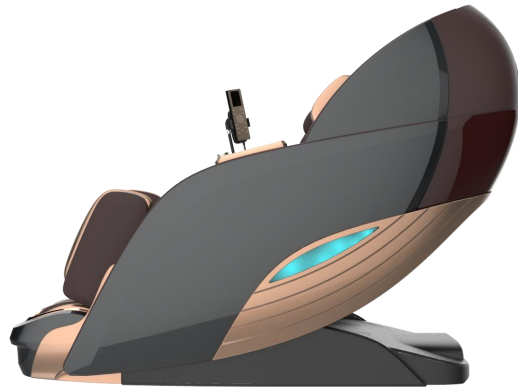

Control panel

Speaker cover

Base of
mobile holder

Footrest top

Colorful Dynamic LED Lights

There is a color-changing LED strip light at each side of RT8717,
Colorful LED lights shine with the massage rhythm,
bringing an entirely new feel and adding unique ambience to your space.