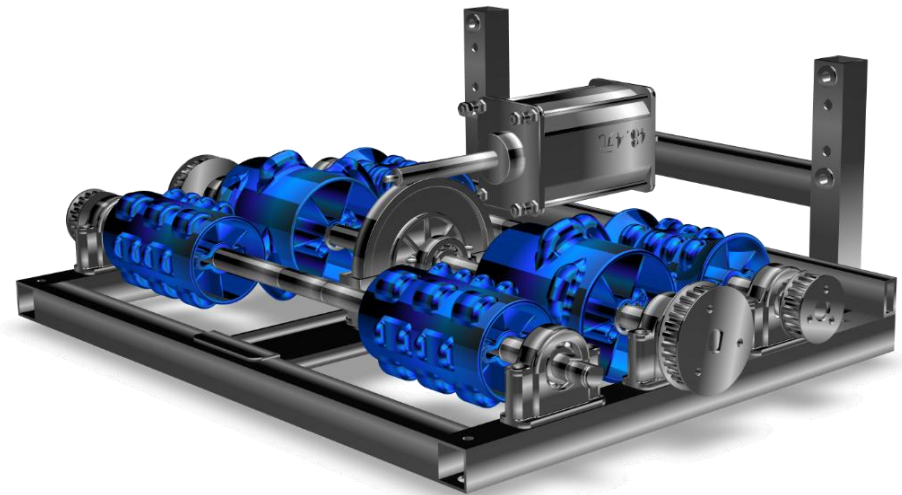

Three Rollers Under Foot

Perform hand simulation rolling and shiatsu massage

It's a long way to go for the blood to flow from the core to the hands and feet, they are tend to get colder than other parts of the body.

Three rollers under foot perform hand simulation rolling and shiatsu massage underfoot.

- Spiky rollers offers extra stimulation on acupoints of soles.
- 3 spiky rollers under foot provide precise stimulation to the reflex areas.
- 5 massage intensity settings for foot air pressure.