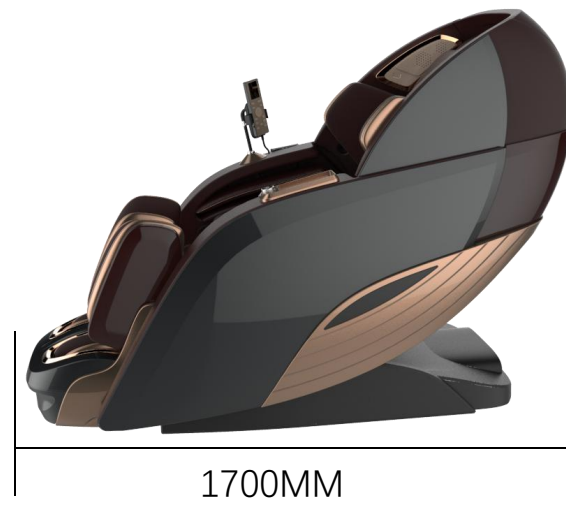

RT8717

Deluxe Multi-function Massage Chair

- ✓ Colorful dynamic LED lights
- ✓ Super long L-style back track
- ✓ 3D deep tissue massage mechanism
- ✓ Whole body enveloping air pressure massage
- ✓ Warm heat for back&waist
- ✓ Patented differential action stretching legrest
- ✓ Quick buttons control

Ideal Size

Based on big data analysis of human body shapes,entrance size,corridor width,etc. factors, this model can fit in 90% users(30% higher than the average massage chair on the market)

An Appearance of Futuristic Modern Massage Chair