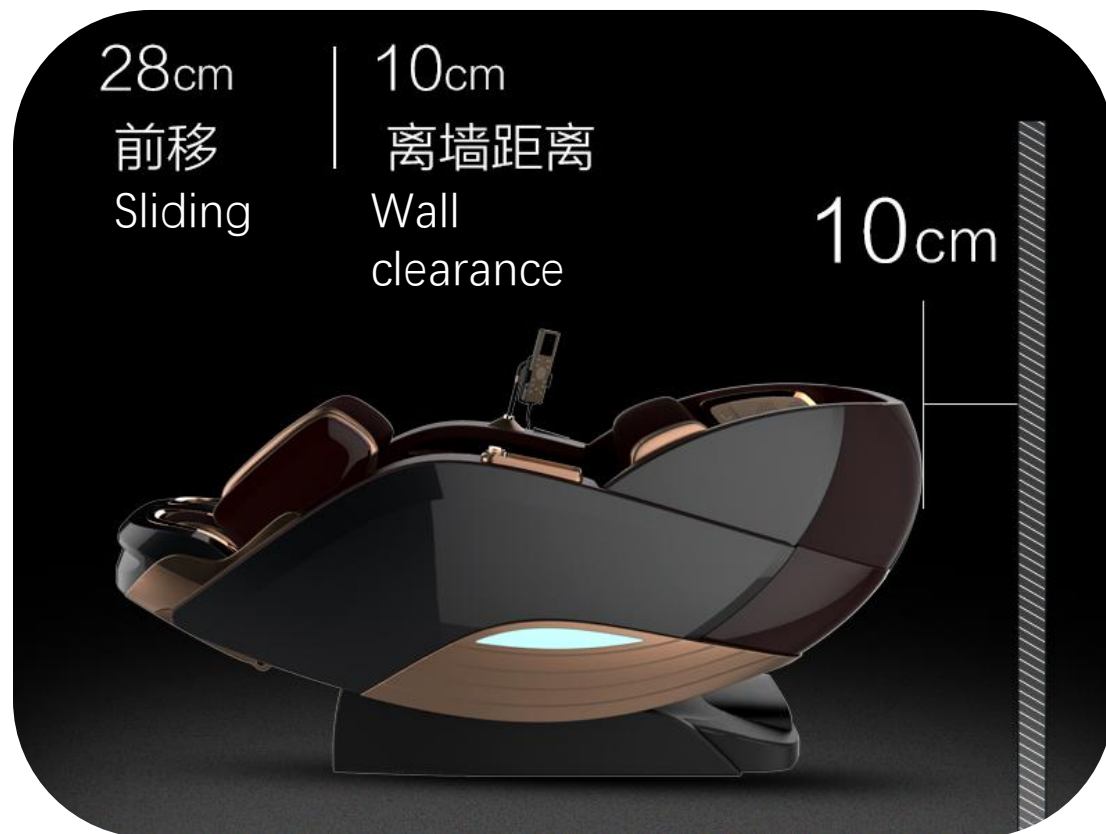

Heat function provides soothing warm care,
equipped with thermostat,the perceived temperature stays ultra-comfy.

Zero Gravity Space Capsule

The horizontal position that the height of the legs slightly higher than the upper body, at 126 ± 7 degrees between the upper body and legs, the weight of body can evenly distributed throughout, reducing the pressure of the spine and joints both physically and mentally,

Neutral
posture

Release stress

Relax Spine

High-tech Features from Inside Out

Tripple control

12 Auto programs

Wireless charging

Slider, recliner & wall hugger

Surrounding stereo speaker

Music via bluetooth

Timer

Anti-pinch design

Slider,Recliner & Wall Hugger

It will slide forward by 28cm and recline afterwards,glider recliner linkage mechanism to save space and provide utmost relaxing position.

Upright size: 1700*870*1250mm

Reclined size: 1790*870*1090mm

Armrest Quick Control Buttons

New upgraded control to easily manage
t h e m a s s a g e c h a i r

Long press the rotary switch to turn on/off

Quick press rotary switch to toggle programs