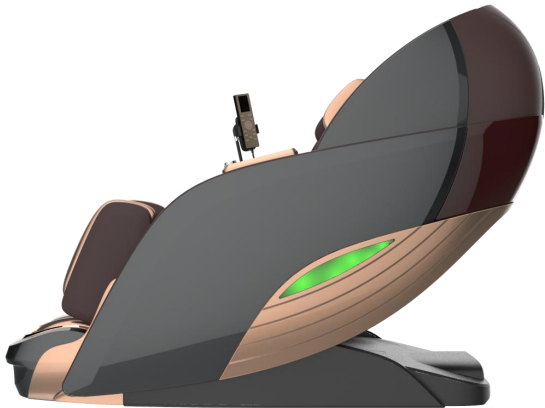

Luscious curves combined with high gloss spray paint creates dramatic visual feasts

Meticulous Electroplating Craftsmanship

Passed through dozens of inspection procedures and hundreds of hours testing, we strive to provide best-in-class massage chair for users. RT8717 uses electroplating craftsmanship on plenty of the massage chair parts to improve performance, reduce wear and tear, resist corrosives, increase lifespan and aesthetically appealing.

Control panel

Speaker cover

Base of
mobile holder

Footrest top

Colorful Dynamic LED Lights

There is a color-changing LED strip light at each side of RT8717,
Colorful LED lights shine with the massage rhythm,
bringing an entirely new feel and adding unique ambience to your space.