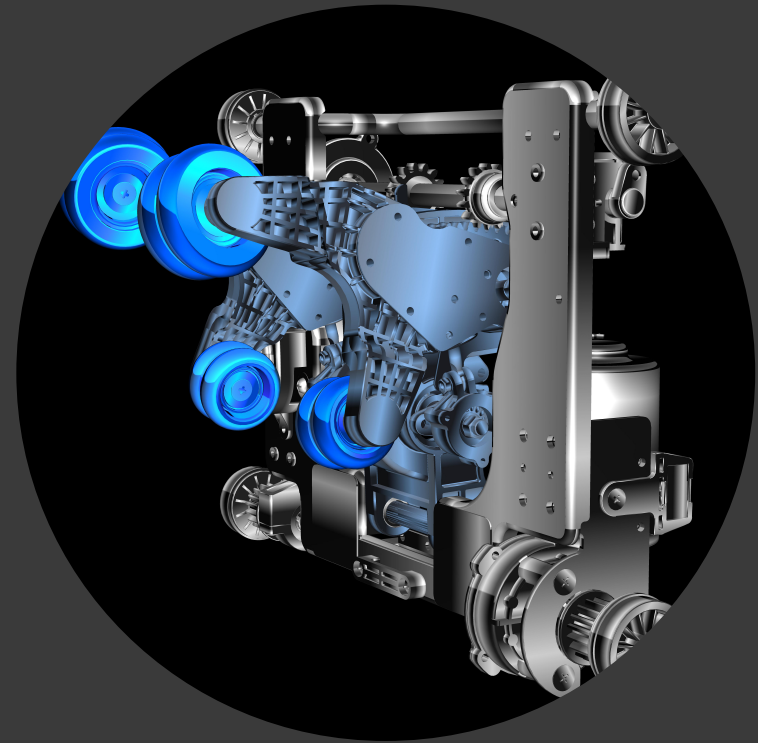

Heat for back and
calf

Zero Gravity

3D Deep Tissue Massage Mechanism

3D Deep Tissue Massage Mechanism

This Rotai 3rd generation intelligent mechanism can

1. Provide a multi-angle, **higher accuracy** and perfect-fitting massage for neck, shoulder, back and waist
2. Delivers **deeper penetrating** massage into the deep tissue to relieve deep muscle pressure.
3. Perform more massage techniques focusing on neck, shoulder and waist muscle pain and unruly knots.